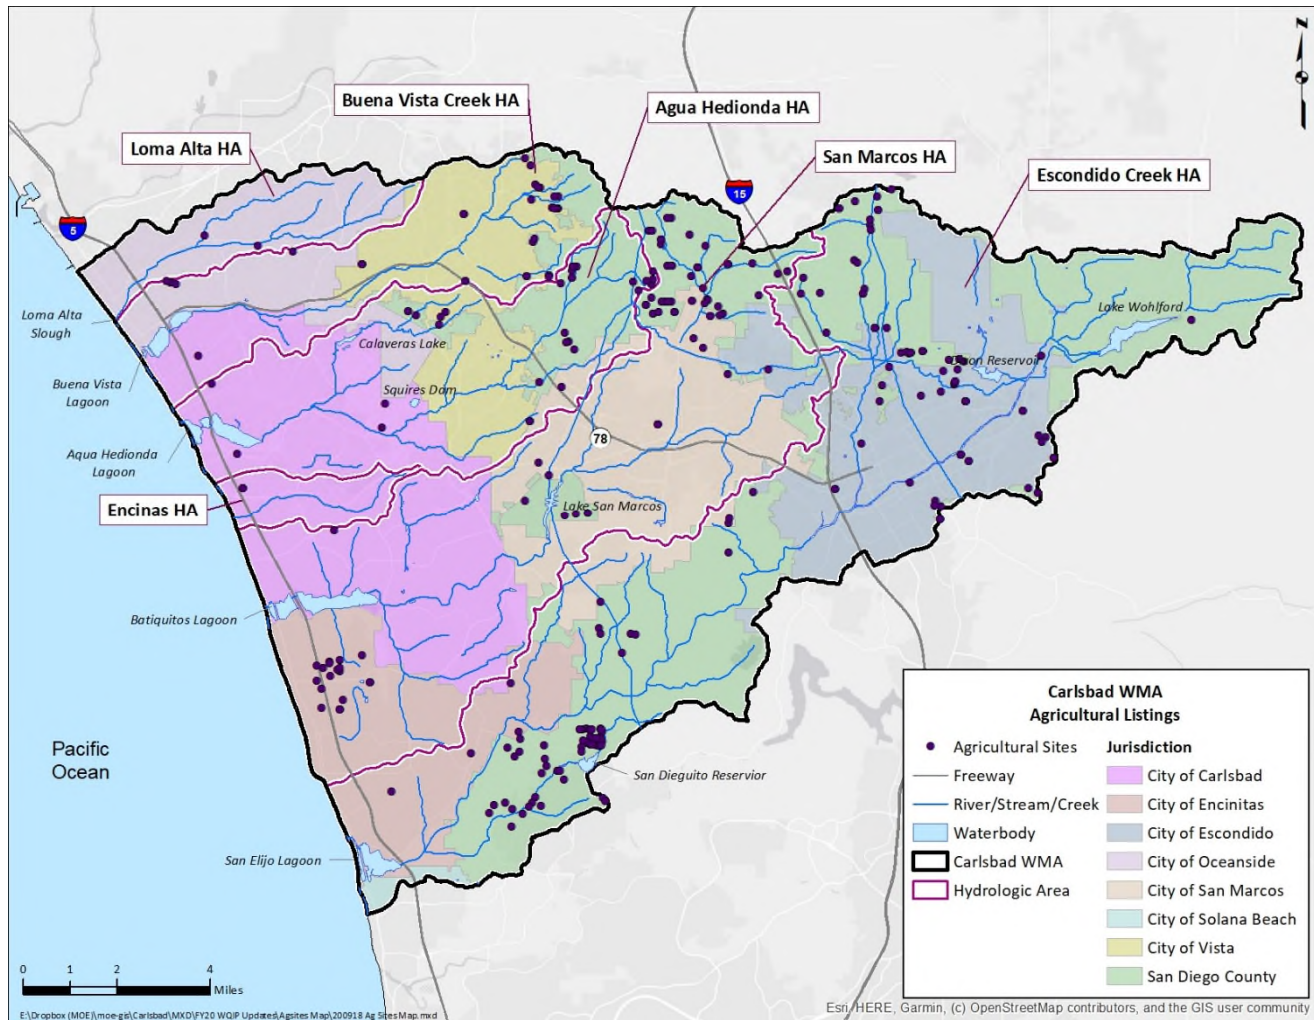

Appendix B

GeoTracker Agricultural Sites Map

Agricultural Operations – Map of facilities within the Carlsbad Watershed Management Area enrolled under the Regional Water Quality Control Board’s Agricultural Order. Data downloaded from GeoTracker database as of July 2020.

Figure 1: GeoTracker Facilities Enrolled under the Agricultural Order